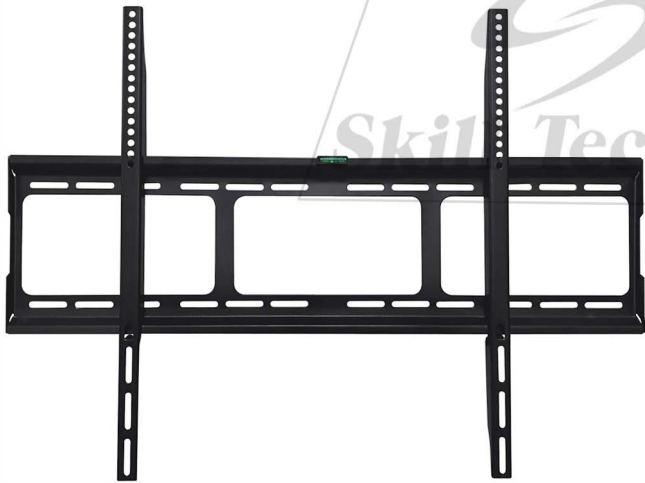

SH 8060F

Fixed LCD/LED/Curved TV Wall Mount

Suitable for most 55" - 90" screen

Enhance Your Living Space
with Hanging TV to Wall

Screen Size
55"-90"

VESA
800x600

Profile
30mm

Weight Capacity
100kg