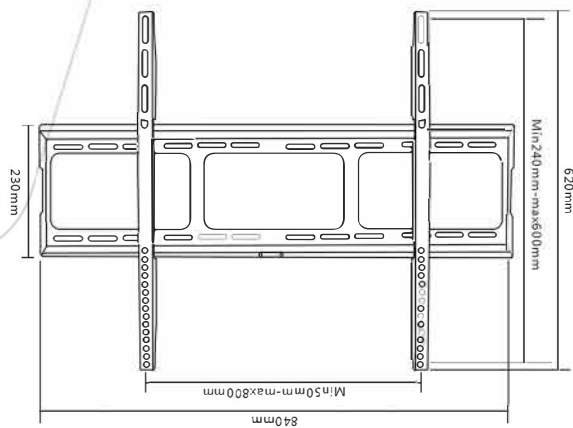

SH 8060F

Fixed LCD/LED/Curved TV Wall Mount

Suitable for most 55" - 90" screen

Enhance Your Living Space
with Hanging TV to Wall

Screen Size
55"-90"

VESA
800x600

Profile
30mm

Weight Capacity
100kg